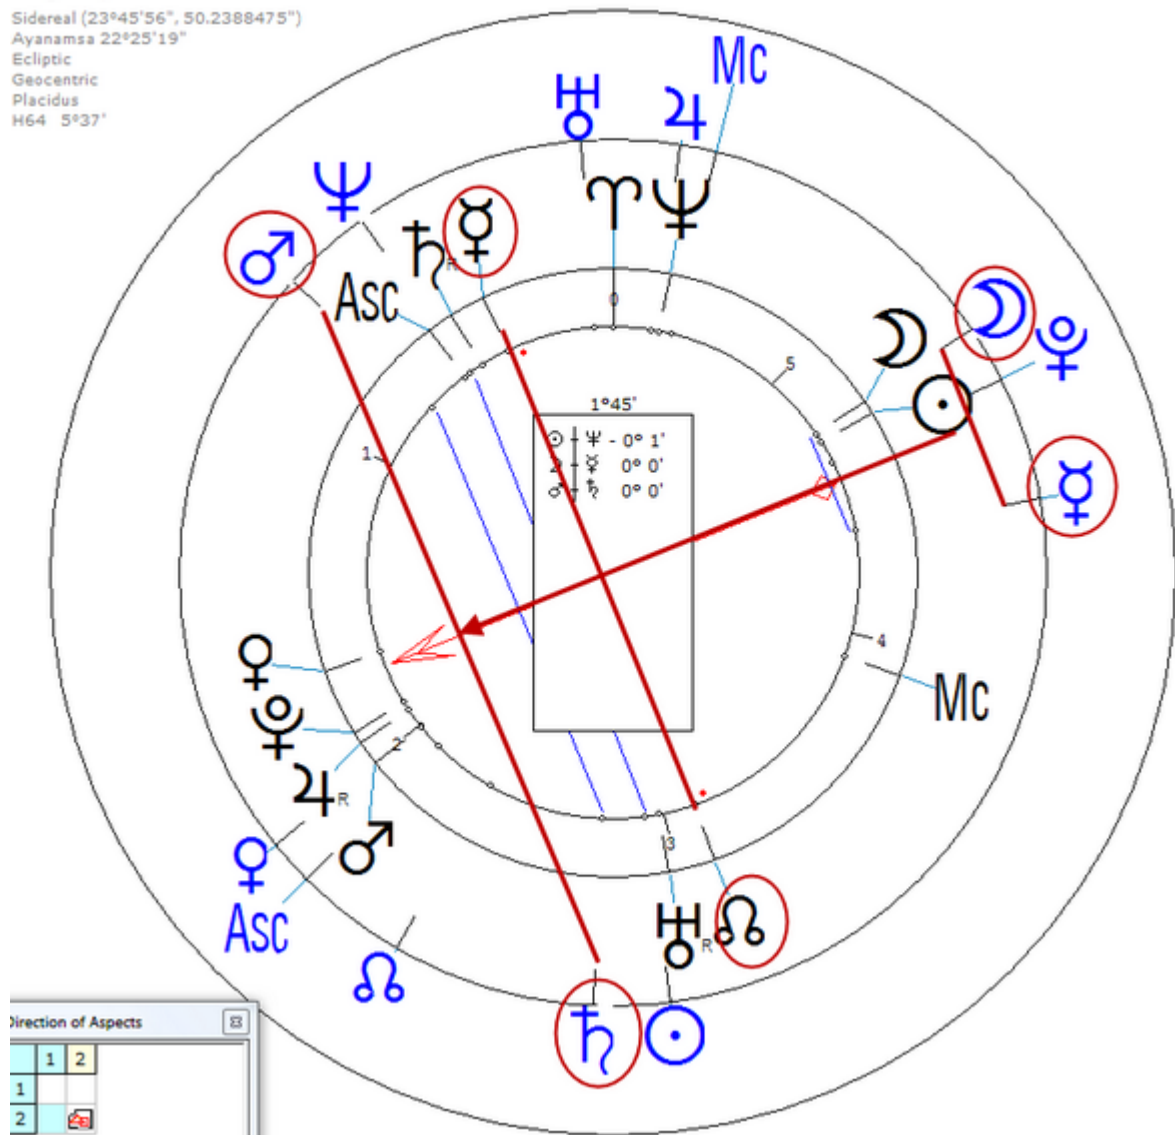

Mareuil, Simone

25 August 1903 at 07:00 (= 07:00 AM)Périgueux, France, 45n11, 0e43
French actress.

<https://www.astro.com/astro-databank/Mareuil,_Simone>

Death by Suicide 24 October 1954 in Périgueux, Dordogne, France (Self-immolation, age 51)

Progressed Lunar Return (Harmonic 64)

Lunar $\♁/\♃$ = Lunar $\♁/\♃$ = $\♃_n/\♁_n$

Mareuil, Simone
25 August 1903 Tue 7:00 (GMT+0:09) 45n11 0e43
Perigueux, France

Sidereal (23°45'56", 50.2388475")
Ayanamsa 22°25'19"
Ecliptic
Geocentric
Placidus
H64 5°37'